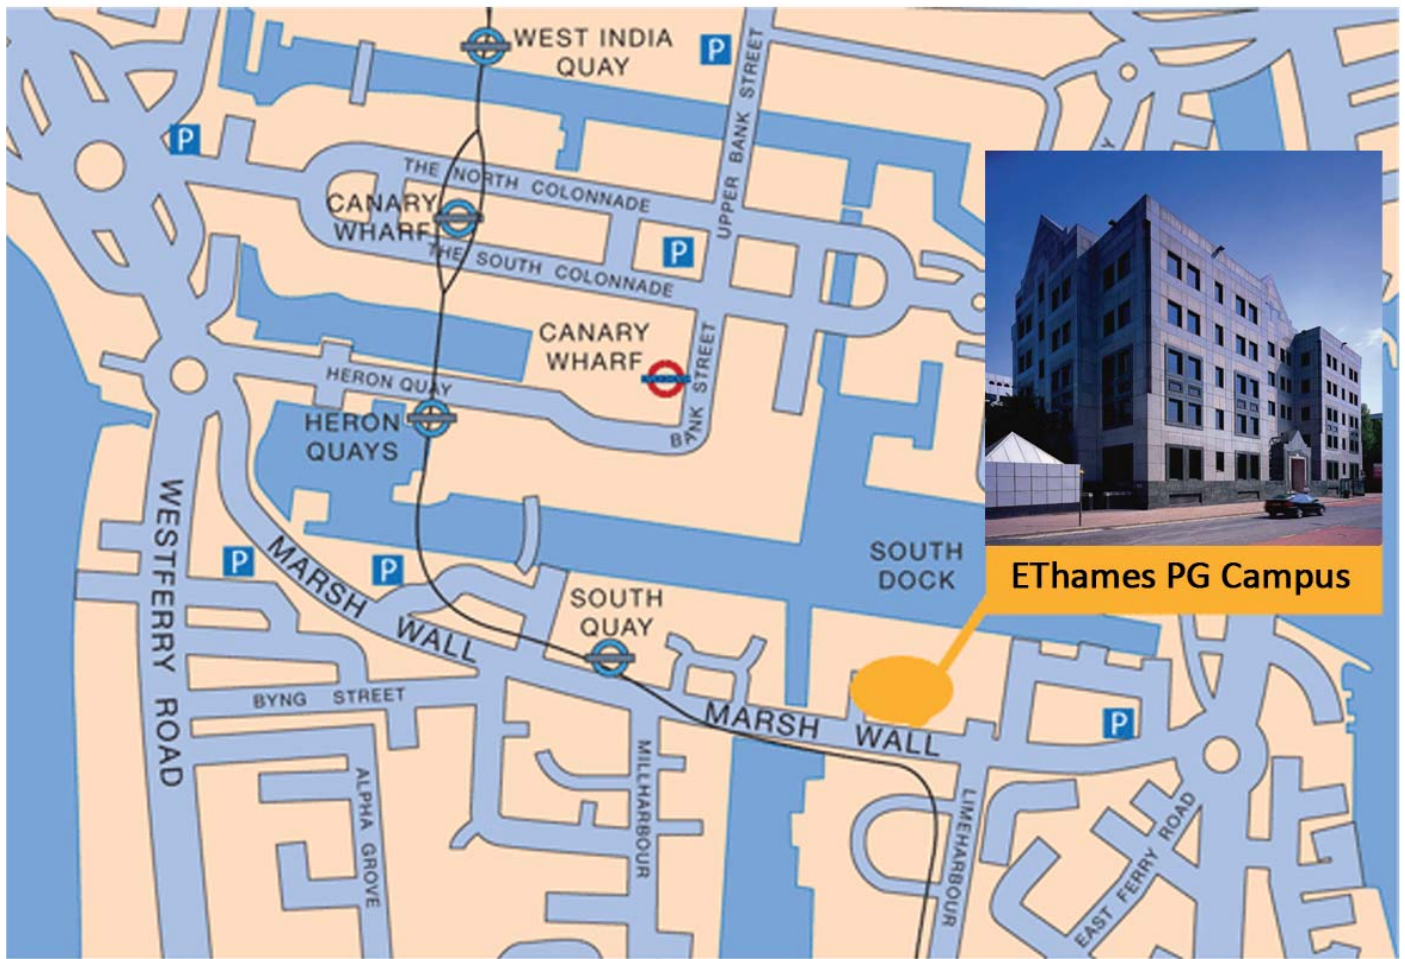

Canary Wharf Campus

EThames Graduate School, Thames Quay, 197 Marsh Wall, Docklands, London, E14 9SG

Take the Docklands Light Railway (DLR) to South Quay Station. When you get to the bottom of the escalator/stairs you are on Marsh Wall.

Cross over the road and turn right, the Campus is at 197 Marsh Wall, just a 2 minute walk away on the left hand side of the road.